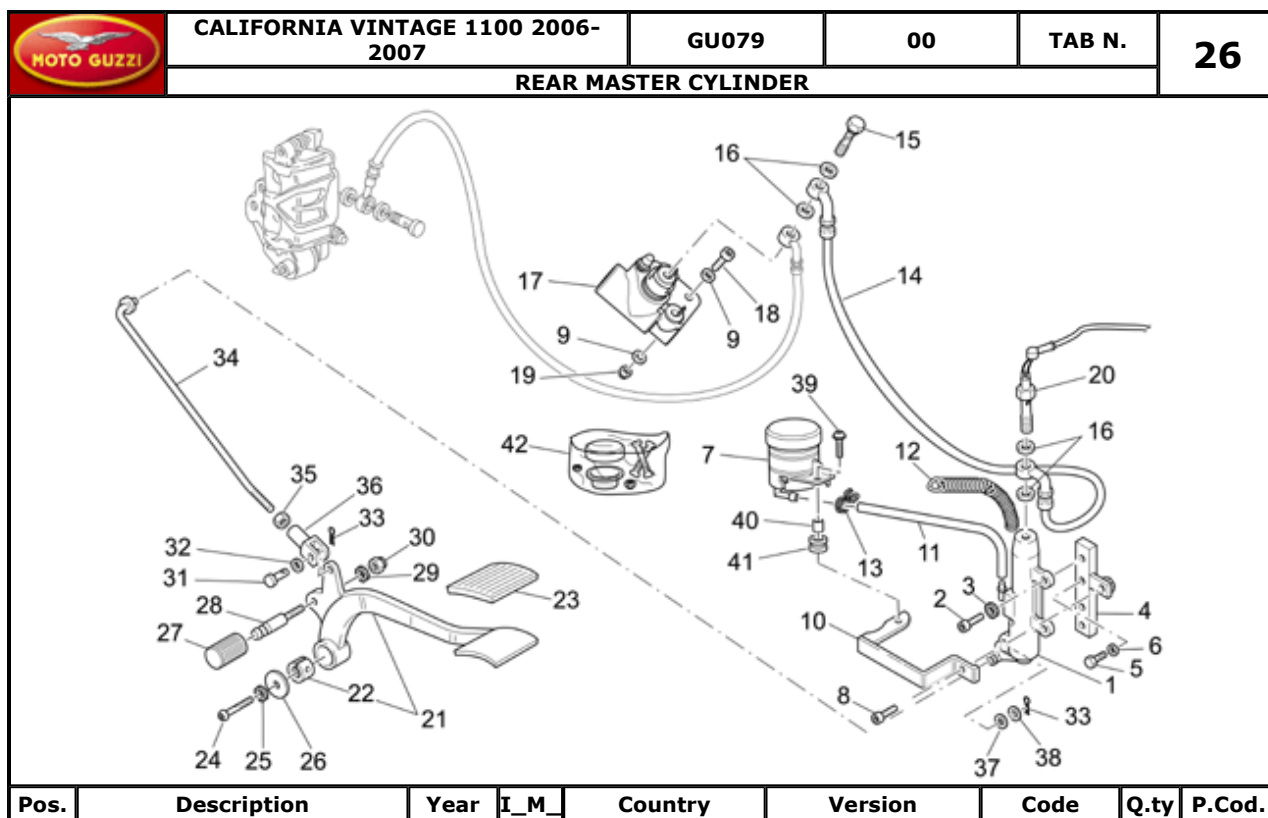

Pos.	Description	Year	I_M_	Country	Version	Code	Q.ty	P.Cod.
1	Rear master cylinder	-	-	-	-	GU30666960	1	IA00F
2	Hex socket screw M6x20	-	-	-	-	GU98682320	2	-
3	Washer 6,4x10x0,7	-	-	-	-	GU14217901	2	-
4	Support plate	-	-	-	-	977468	1	-
5	Screw	-	-	-	-	GU98084412	2	-
6	Washer 8,4X13X0,8	-	-	-	-	GU14615901	2	-
7	Brake oil tank	-	-	-	-	GU30665000	1	IA12F
8	Hex socket screw M6x10	-	-	-	-	GU98682310	1	-
9	Washer 6,4x12x1,2	-	-	-	-	GU95008306	4	-
10	Oil tank plate	-	-	-	-	977372	1	-
11	Oil pipe	-	-	-	-	GU00823950050	1	-
12	Spring	-	-	-	-	GU30665860	1	-
13	Hose clamp D10,1*	-	-	-	-	AP8101595	2	-
14	Hose from pump to delayvalve	-	-	-	-	GU03658500	1	-
15	Bored screw	-	-	-	-	GU95990044	1	-
16	Gasket	-	-	-	-	GU25656100	4	-
17	Valve	-	-	-	-	597912	1	IA249
18	Hex socket screw M6x18	-	-	-	-	GU98682318	2	-
19	Nut M6*	-	-	-	-	GU92606206	2	-
20	Switch	-	-	-	-	GU32657060	1	CD00F
21	Rear brake lever	-	-	-	-	GU03675900	1	IA01F
22	Bush	-	-	-	-	GU30678160	1	-
23	Rubber pedal	-	-	-	-	GU43262180	1	-
24	Hex socket screw M8x16	-	-	-	-	GU98350416	1	-
25	Washer 8,4x15	-	-	-	-	GU03270300	1	-
26	Washer	-	-	-	-	GU03259100	1	-
27	Rubber pedal	-	-	-	-	GU13432640	1	-
28	Pin	-	-	-	-	GU18678350	1	-
29	Washer 6,4x12	-	-	-	-	GU03013800	1	-
30	Nut	-	-	-	-	GU92602206	1	-
31	Pin	-	-	-	-	GU95780267	1	-
32	Washer	-	-	-	-	GU95129111	1	-
33	Split pin	-	-	-	-	GU95500221	2	-
34	Tie rod	-	-	-	-	GU03675170	1	IA199